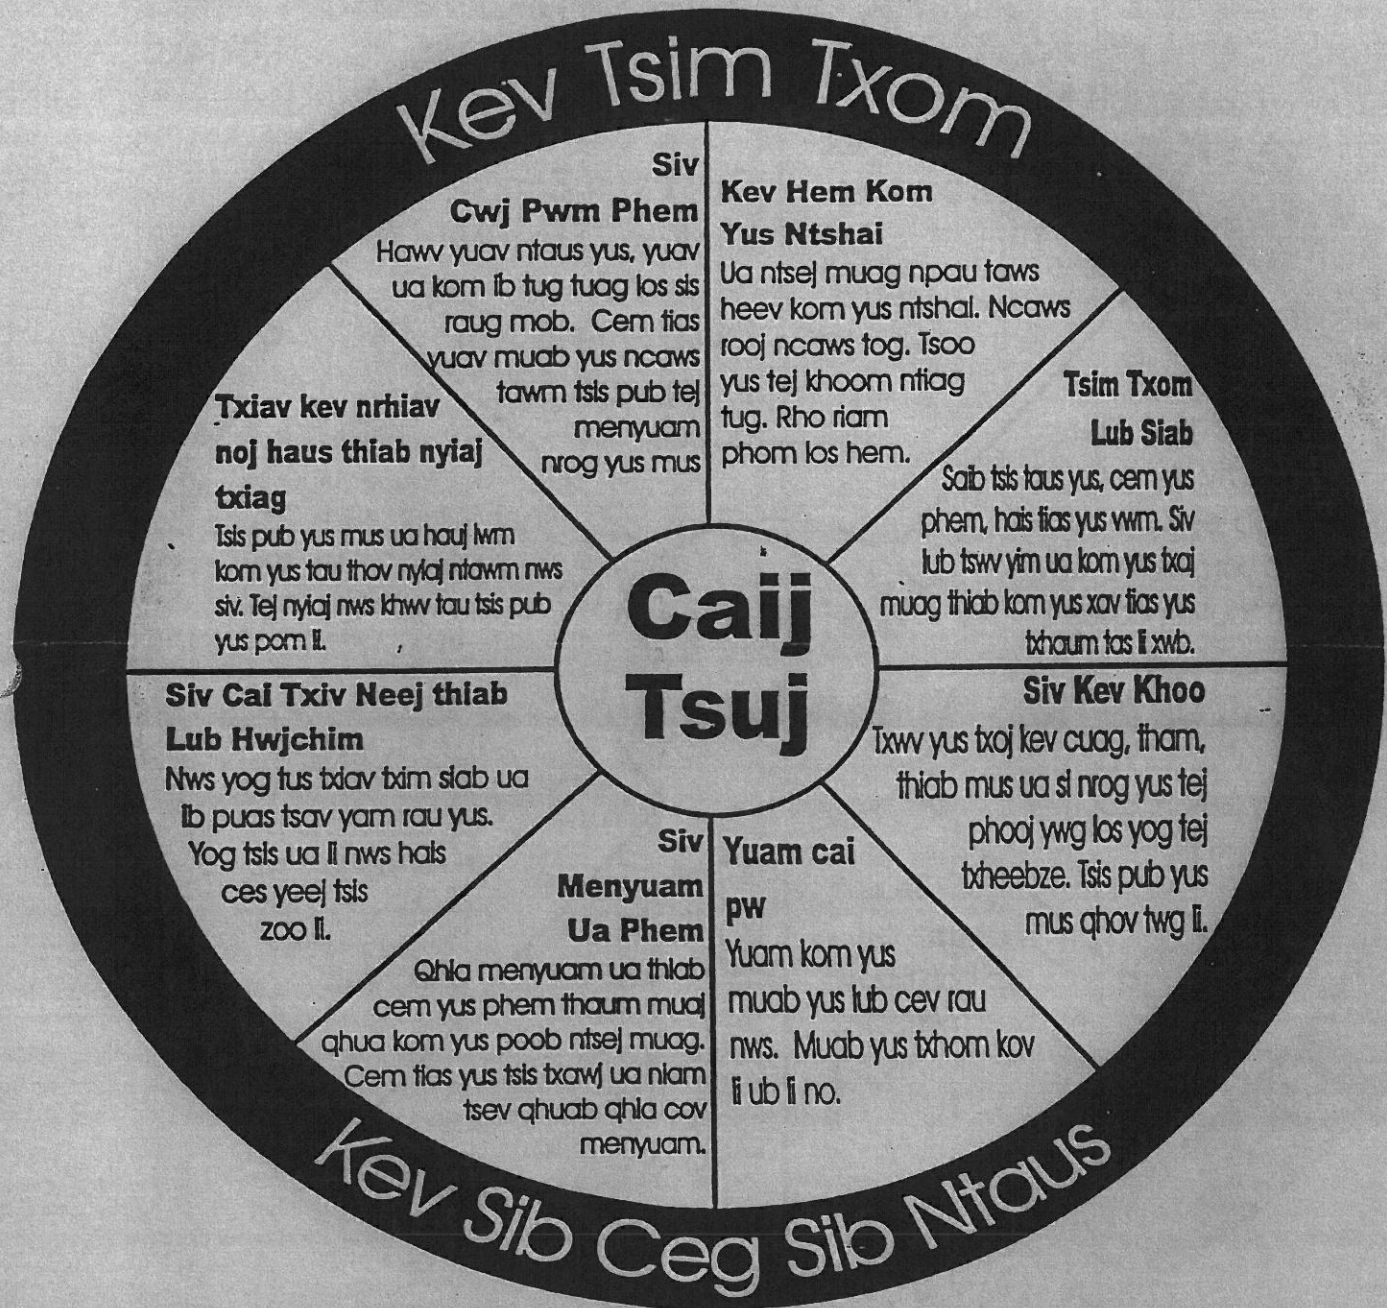

# Hmong Power and Control Wheel

Used with permission.

**Domestic Abuse Intervention Project**  
206 West Fourth Street  
Duluth, Minnesota

Translated by  
Refugee Family Strengthening Project

# Hmong Equality Wheel

*Used with permission.*

**Domestic Abuse Intervention Project**

206 West Fourth Street

Duluth, Minnesota

*Translated by*

Refugee Family Strengthening Project